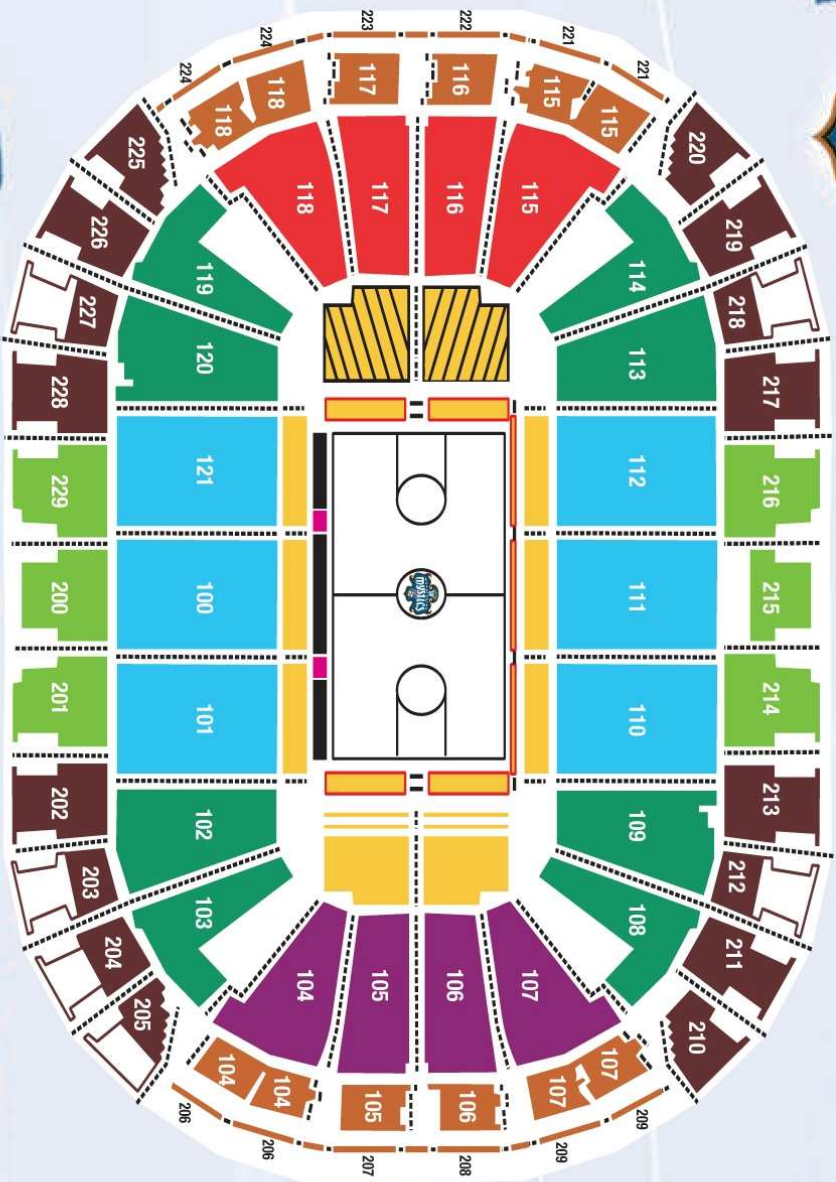

mystics 2009 seating chart

- M-CLASS
- COURTSIDE
- VIP
- CENTER PREFERRED
- CORNERS
- CLUB CENTER
- ENDZONE EAST RESERVED
- CLUB CORNERS
- 200/UPPER ENDZONE
- \$119 SEASON PLAN ZONE
- PARTY ZONE