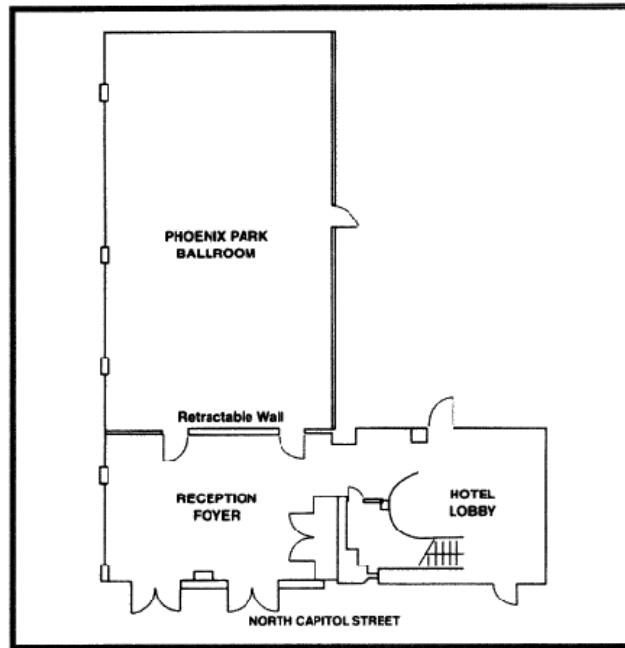

## Phoenix Park Ballroom

Formal ballroom with reception foyer features 12' high ceiling, natural lighting, imported Irish carpeting and exquisite Celtic appointments. Separate entrance is on North Capitol Street just steps from the Capitol Dome.

ROOM	CAPACITY			
	Theatre	Classroom	Banquet	Reception
<b>BALLROOM</b> (74 x 27) 2000 sq ft	150	100	170	300

520 North Capitol Street, N.W., Washington, D.C. 20001  
 202-638-6900 800-824-5419 Office Fax: 202-638-4025 E-Mail: phoenixpark@worldnet.att.net